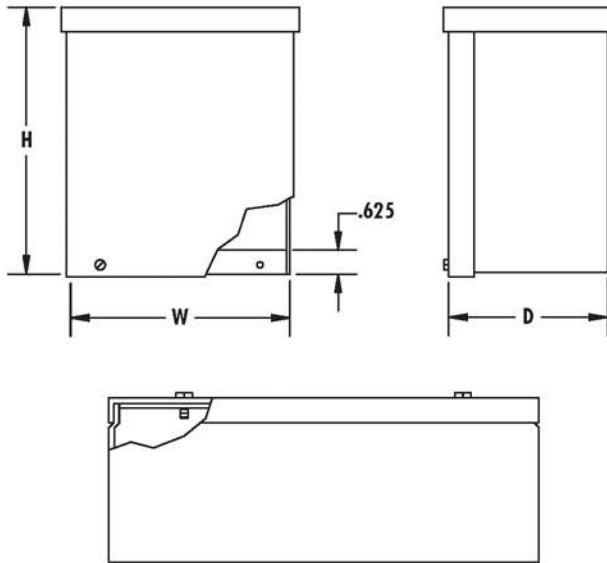

E**GALVANIZED AND PAINTED TYPE 3R RAINPROOF BOXES****CONSTRUCTION:**

- CODE GAUGE G-90U GALVANIZED STEEL
- DRIP SHIELD TOP, FRONT, SIDES, AND BACK PROTECT FROM FALLING RAIN, SNOW, OR SLEET
- SLIDE-ON REMOVABLE COVER FASTENED WITH PLATED STEEL SCREWS ALONG BOTTOM EDGE

FINISH:

- E-BOX TYPE 3R SCREW COVER BOXES ARE PROVIDED PROVIDED IN G-90U GALVANIZED STEEL OR ANSI-61 GRAY POLYESTER POWDER COATING INSIDE AND OUT OVER PAINT GRIP GALVANIZED STEEL

NOTE: For painted replace "RB" suffix with RBP

NOTE: For KO'S, replace suffix with "RBKO" or "RBPKO"

Enclosure Size HxWxD	Catalog Number	Weight
6x6x4	664RB	4
8x6x4	864RB	4
8x8x4	884RB	5
10x8x4	1084RB	66
12x8x4	1284RB	77
10x10x4	10104RB	77
12x12x4	12124RB	10
6x6x6	666RB	4
8x8x6	886RB	6
10x8x6	1086RB	8
10x10x6	10106RB	9
12x10x6	12106RB	11
12x12x6	12126RB	12
15x12x6	15126RB	13
18x12x6	18126RB	16
18x15x6	18156RB	19
18x18x6	18186RB	21
24x18x6	24186RB	33
24x24x6	24246RB	40
12x12x8	12128RB	13
18x15x8	18158RB	20
18x18x8	18188RB	23
24x18x8	24188RB	35
24x24x8	24248RB	44
30x24x8	30248RB	56
24x24x10	242410RB	48
18x18x12	181812RB	37
24x18x12	241812RB	48
24x24x12	242412RB	56
36x24x12	362412RB	72
36x30x12	363012RB	101
36x36x12	363612RB	183

FOR LARGE QUANTITIES CALL FACTORY

**TYPE
3R**