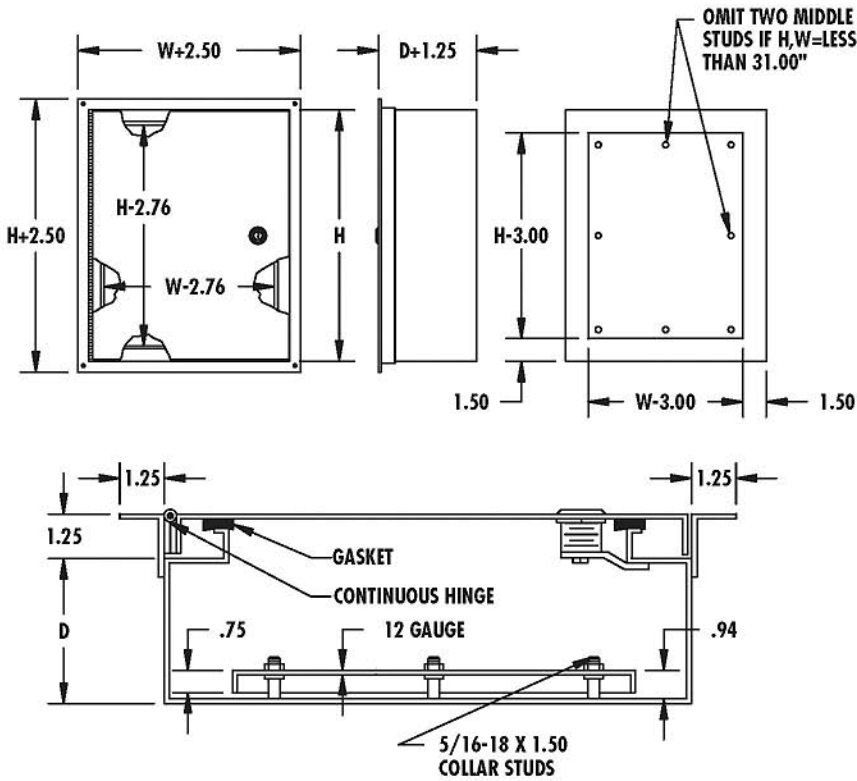

# SINGLE DOOR FLUSH MOUNT TYPE 12 ENCLOSURES - LESS PANEL

### CONSTRUCTION:

- CODE GAUGE PAINT GRIP GALVANIZED STEEL, 12 GAUGE MOUNTING FRAME
- SEAMS CONTINUOUSLY WELDED AND GROUND SMOOTH
- NEARLY FLUSH NON LOCKING LATCH HOLDS DOOR SECURELY CLOSED
- OIL RESISTANT DOOR GASKET
- STUDS PROVIDED FOR MOUNTING OPTIONAL PANEL

## SINGLE DOOR FLUSH MOUNT TYPE 12

## STEEL PANEL (WHITE)

Enclosure Size HxWxD	Catalog Number	Weight	Catalog Number	Weight
16x12x6	16126FMN12	27	1612P	4
20x16x6	20166FMN12	38	2016P	9
20x20x6	20206FMN12	44	2020P	10
24x20x6	24206FMN12	50	2420P	13
24x24x8	24248FMN12	61	2424P	15
30x24x8	30248FMN12	73	3024P	19
36x24x8	36248FMN12	83	3624P	24
36x30x8	36308FMN12	104	3630P	30