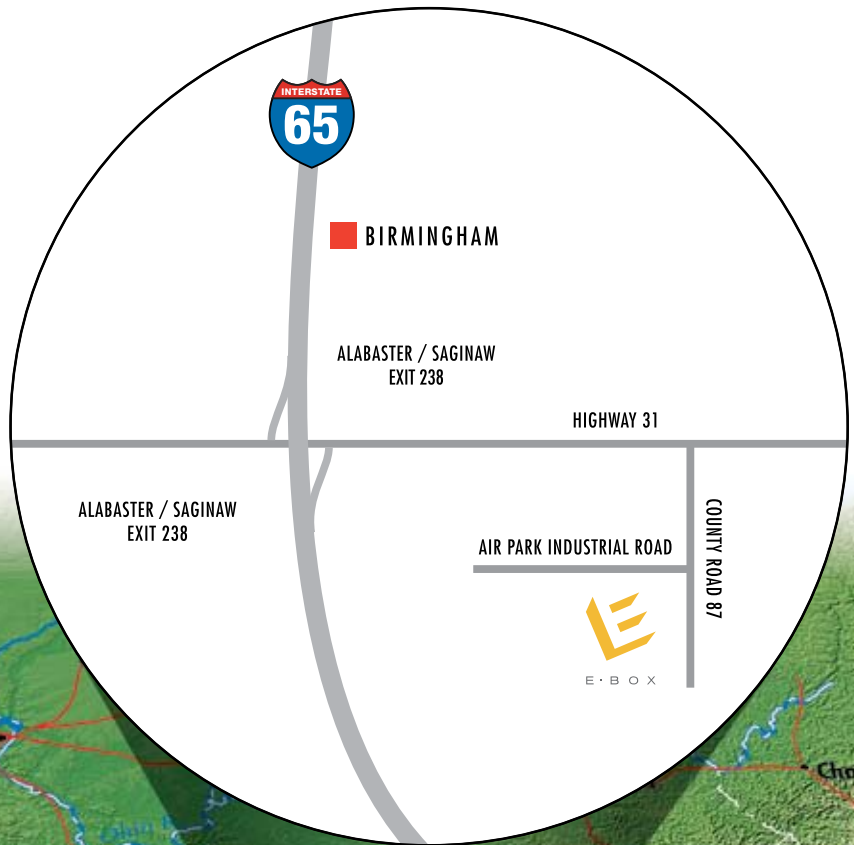

THINK ABOUT A TOUR.

E · B O X