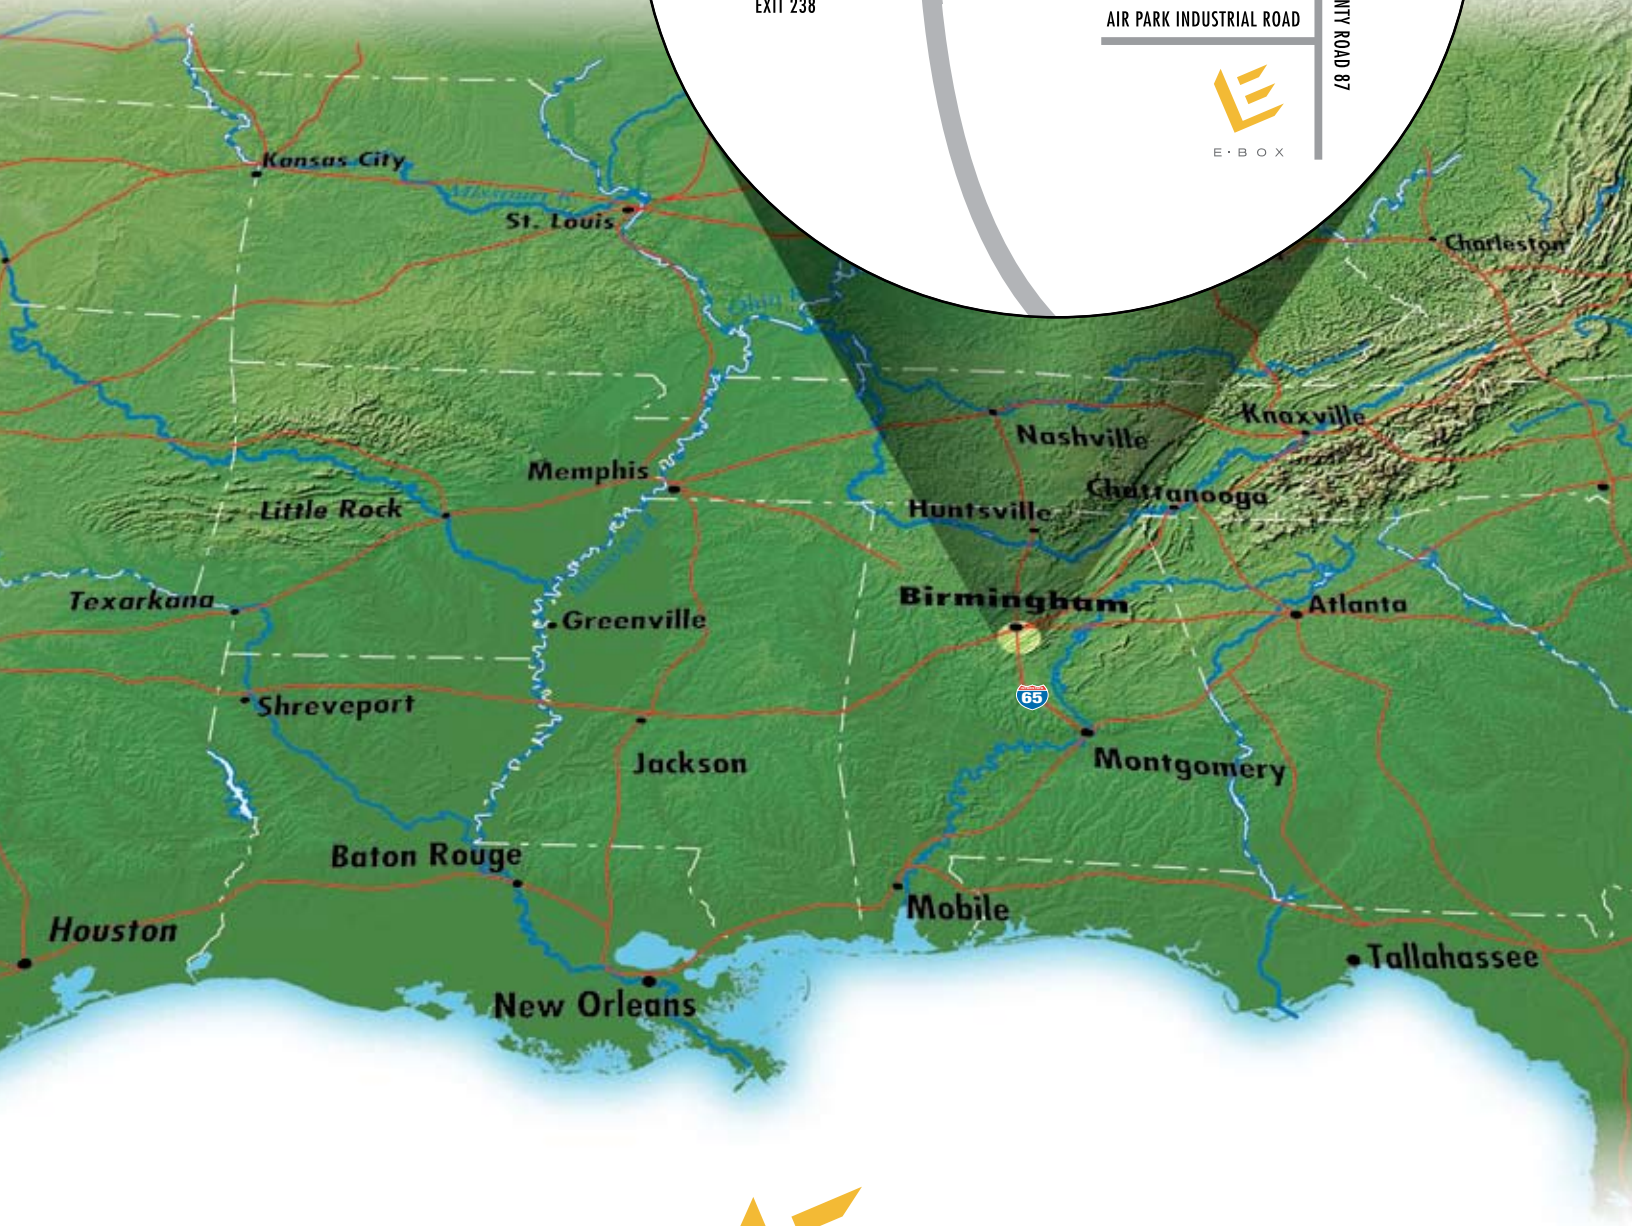

THINK ABOUT A TOUR.

E · B O X