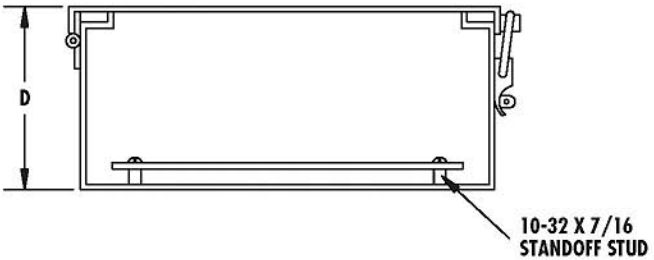

SMALL TYPE 3R HINGED COVER-PAINTED ENCLOSURES - LESS PANEL

TYPE
3R

- CONSTRUCTION:**
- 16 GAUGE PAINT GRIP GALVANIZED STEEL
 - DRIP SHIELD TOP, FRONT, BACK, AND SIDES PROTECT FROM FALLING RAIN, SNOW, OR SLEET
 - CONTINUOUS HINGE
 - COVER FASTENED SECURELY WITH PAD LOCKING TRUNK LATCH
 - STUDS PROVIDED FOR MOUNTING OPTIONAL PANEL

- FINISH:**
- ANSI 61 GRAY POLYESTER POWDER COATING INSIDE AND OUT

SMALL TYPE 3R HINGED			STEEL PANEL (WHITE)	
Enclosure Size HxWxD	Catalog Number	Weight	Catalog Number	Weight
6x6x4	664RES	5	66PRES	1
8x6x4	864RES	6	86PRES	1
8x8x6	886RES	8	88PRES	1
10x8x6	1086RES	8	108PRES	.5
10x10x6	10106RES	9	1010PRES	1.5
12x10x6	12106RES	11	1210PRES	2
12x12x6	12126RES	14	1212PRES	2
14x12x6	14126RES	16	1412PRES	3