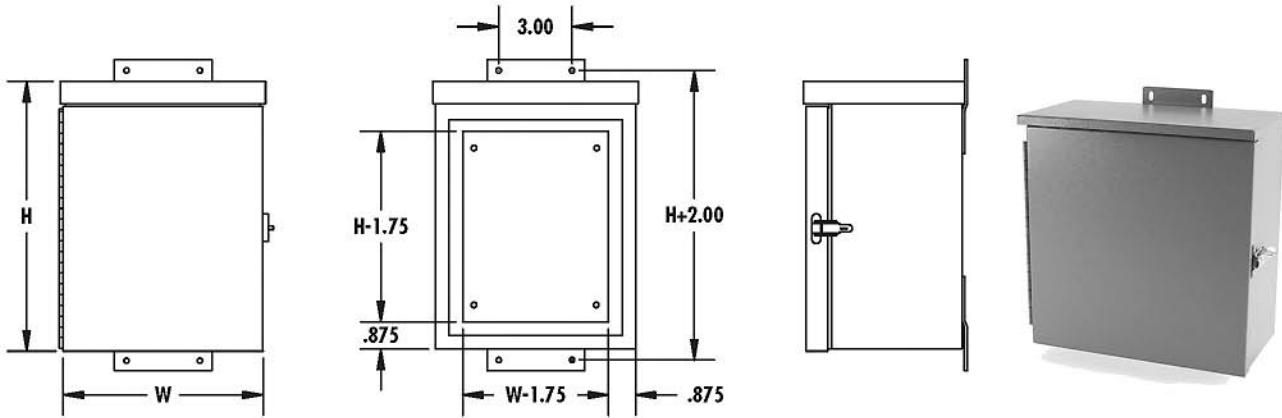

SMALL TYPE 3R HINGED COVER-PAINTED ENCLOSURES - LESS PANEL

TYPE
3R

- CONSTRUCTION:**
- 16 GAUGE PAINT GRIP GALVANIZED STEEL
 - DRIP SHIELD TOP, FRONT, BACK, AND SIDES PROTECT FROM FALLING RAIN, SNOW, OR SLEET
 - CONTINUOUS HINGE
 - COVER FASTENED SECURELY WITH PAD LOCKING TRUNK LATCH
 - STUDS PROVIDED FOR MOUNTING OPTIONAL PANEL

- FINISH:**
- ANSI 61 GRAY POLYESTER POWDER COATING INSIDE AND OUT

SMALL TYPE 3R HINGED			STEEL PANEL (WHITE)	
Enclosure Size HxWxD	Catalog Number	Weight	Catalog Number	Weight
6x6x4	664RES	5	66PRES	1
8x6x4	864RES	6	86PRES	1
8x8x6	886RES	8	88PRES	1
10x8x6	1086RES	8	108PRES	.5
10x10x6	10106RES	9	1010PRES	1.5
12x10x6	12106RES	11	1210PRES	2
12x12x6	12126RES	14	1212PRES	2
14x12x6	14126RES	16	1412PRES	3