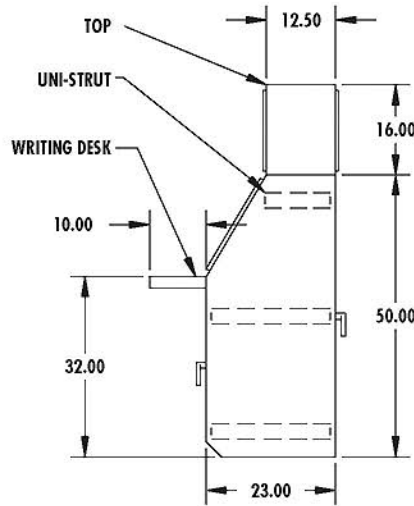

SERIES 14 CONSOLES & ACCESSORIES TYPE 12

CONSTRUCTION:

- CODE GAUGE PAINT GRIP GALVANIZED STEEL
- SEAMS CONTINUOUSLY WELDED AND GROUND SMOOTH
- SINGLE DOORS ON FRONT AND REAR OF SINGLE DOOR CONSOLES
- FLUSH DOOR SURFACES GIVE SMOOTH APPEARANCE
- 3-POINT LATCH OPERATED BY KEY LOCKING L-HANDLE
- ONE SLOPING CONTROL PANEL HINGED ALONG BOTTOM EDGE
- OIL RESISTANT GASKET
- UNI-STRUT WELDED TO SIDES OF CONSOLES

FINISH:

- ANSI 61 GRAY POLYESTER POWDER COATING INSIDE AND OUT

Enclosure Size	Catalog Number	Weight
1424B		
Console Body 24.00" Wide	EB1424B	181
Top for C-14B	EB1424T	45
Swing out Panel	EB1424SP	18
22.00x17.00 Half Panel	EB1424P2	26
Full Panel	EB1424P	24
Writing Desk	EB1424W	10
1436B		
Console Body 36.00" Wide	EB1436B	235
Top for C-1436B	EB1436T	62
22.00x30.12 Swing-Out Panel	EB1436SP	39
22.00x29.00 Half Panel	EB1436P2	34
Full Panel	EB1436P	44
Writing Desk	EB1436W	12
1448B		
Console Body 48.00" Wide	EB1448B	290
Top for C-14B	EB1448T	79
22.00x17.00 Half Panel	EB1448P2	43
Full Panel	EB1448P	57
Writing Desk	EB1448W	20
1460B		
Console Body 60.00" Wide	EB1460B	311
Top for C-1460BD	EB1460T	96
22.00x53.00 Half Panel	EB1460P2	42
Full Panel	EB1460P	77
Writing Desk	EB1460W	20
1472B		
Console Body 72.00" Wide	EB1472B	383
Top for C-1472BD	EB1472T	112
22.00x65.00 Half Panel	EB1472P2	50
Full Panel	EB1472P	102
Writing Desk	EB1472W	25