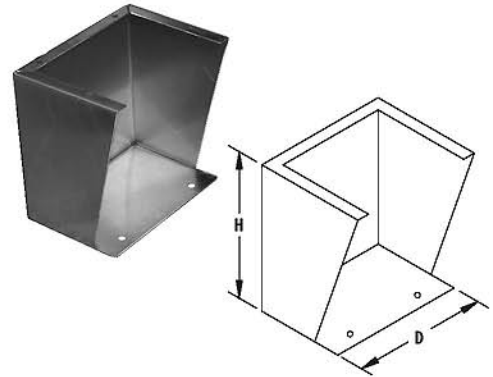

FLOOR STAND KITS - PAINTED

Size HxD	Catalog Number	Weight
6x8	FK68	14
6x10	FK610	16
6x12	FK612	18
6x18	FK618	29
12x8	FK128	22
12x10	FK1210	25
12x12	FK1212	27
12x16	FK1216	33

STAINLESS STEEL-FLOOR STAND KITS

Size HxD	Catalog Number	Weight
12x8	SFK128	22
12x10	SFK1210	25
12x12	SFK1212	27
12x16	SFK1216	33

DRIP SHIELD KITS FOR TYPE 12 & TYPE 4 ENCLOSURES-PAINTED

Width of Enclosure	Catalog Number	Weight
12" wide box	12DK	1.5
16" wide box	16DK	1.9
20" wide box	20DK	2.0
24" wide box	24DK	2.8
30" wide box	30DK	3.3
36" wide box	36DK	3.5
42" wide box	42DK	4.3
48" wide box	48DK	5.0
60" wide box	60DK	6.0
72" wide box	72DK	7.0

STAINLESS STEEL DRIP SHIELD KITS FOR TYPE 12 & TYPE 4 ENCLOSURES

Width of Enclosure	Catalog Number	Weight
12" wide box	12SSDK	1.5
16" wide box	16SSDK	2.0
20" wide box	20SSDK	2.5
24" wide box	24SSDK	2.7
30" wide box	30SSDK	3.2
36" wide box	36SSDK	4.0