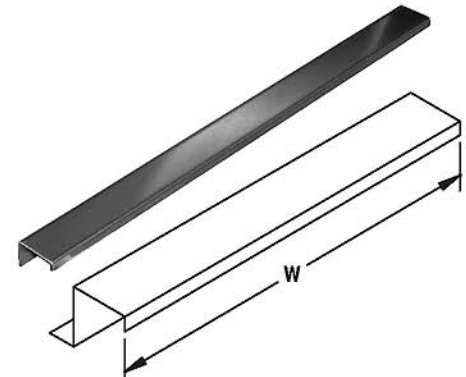

FLOOR STAND KITS - PAINTED

Size HxD	Catalog Number	Weight
6x8	FK68	14
6x10	FK610	16
6x12	FK612	18
6x18	FK618	29
12x8	FK128	22
12x10	FK1210	25
12x12	FK1212	27
12x16	FK1216	33

STAINLESS STEEL-FLOOR STAND KITS

Size HxD	Catalog Number	Weight
12x8	SFK128	22
12x10	SFK1210	25
12x12	SFK1212	27
12x16	SFK1216	33

DRIP SHIELD KITS FOR TYPE 12 & TYPE 4 ENCLOSURES-PAINTED

Width of Enclosure	Catalog Number	Weight
12" wide box	12DK	1.5
16" wide box	16DK	1.9
20" wide box	20DK	2.0
24" wide box	24DK	2.8
30" wide box	30DK	3.3
36" wide box	36DK	3.5
42" wide box	42DK	4.3
48" wide box	48DK	5.0
60" wide box	60DK	6.0
72" wide box	72DK	7.0

STAINLESS STEEL DRIP SHIELD KITS FOR TYPE 12 & TYPE 4 ENCLOSURES

Width of Enclosure	Catalog Number	Weight
12" wide box	12SSDK	1.5
16" wide box	16SSDK	2.0
20" wide box	20SSDK	2.5
24" wide box	24SSDK	2.7
30" wide box	30SSDK	3.2
36" wide box	36SSDK	4.0