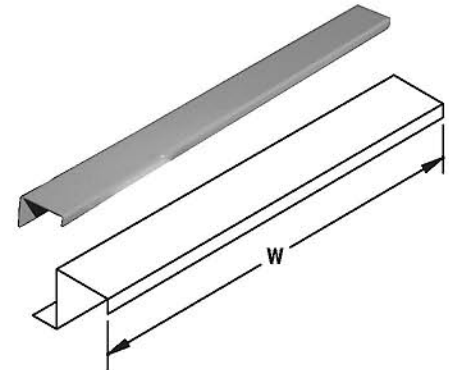

FLOOR STAND KITS - PAINTED

Size HxD	Catalog Number	Weight
6x8	FK68	14
6x10	FK610	16
6x12	FK612	18
6x18	FK618	29
12x8	FK128	22
12x10	FK1210	25
12x12	FK1212	27
12x16	FK1216	33

STAINLESS STEEL-FLOOR STAND KITS

Size HxD	Catalog Number	Weight
12x8	SFK128	22
12x10	SFK1210	25
12x12	SFK1212	27
12x16	SFK1216	33

DRIP SHIELD KITS FOR TYPE 12 & TYPE 4 ENCLOSURES-PAINTED

Width of Enclosure	Catalog Number	Weight
12" wide box	12DK	1.5
16" wide box	16DK	1.9
20" wide box	20DK	2.0
24" wide box	24DK	2.8
30" wide box	30DK	3.3
36" wide box	36DK	3.5
42" wide box	42DK	4.3
48" wide box	48DK	5.0
60" wide box	60DK	6.0
72" wide box	72DK	7.0

STAINLESS STEEL DRIP SHIELD KITS FOR TYPE 12 & TYPE 4 ENCLOSURES

Width of Enclosure	Catalog Number	Weight
12" wide box	12SSDK	1.5
16" wide box	16SSDK	2.0
20" wide box	20SSDK	2.5
24" wide box	24SSDK	2.7
30" wide box	30SSDK	3.2
36" wide box	36SSDK	4.0