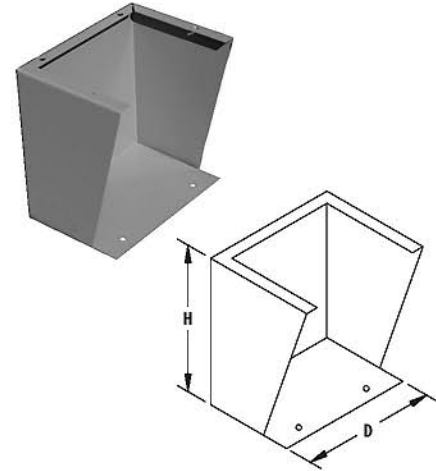

FLOOR STAND KITS - PAINTED

Size HxD	Catalog Number	Weight
6x8	FK68	14
6x10	FK610	16
6x12	FK612	18
6x18	FK618	29
12x8	FK128	22
12x10	FK1210	25
12x12	FK1212	27
12x16	FK1216	33

STAINLESS STEEL-FLOOR STAND KITS

Size HxD	Catalog Number	Weight
12x8	SFK128	22
12x10	SFK1210	25
12x12	SFK1212	27
12x16	SFK1216	33

DRIP SHIELD KITS FOR TYPE 12 & TYPE 4 ENCLOSURES-PAINTED

Width of Enclosure	Catalog Number	Weight
12" wide box	12DK	1.5
16" wide box	16DK	1.9
20" wide box	20DK	2.0
24" wide box	24DK	2.8
30" wide box	30DK	3.3
36" wide box	36DK	3.5
42" wide box	42DK	4.3
48" wide box	48DK	5.0
60" wide box	60DK	6.0
72" wide box	72DK	7.0

STAINLESS STEEL DRIP SHIELD KITS FOR TYPE 12 & TYPE 4 ENCLOSURES

Width of Enclosure	Catalog Number	Weight
12" wide box	12SSDK	1.5
16" wide box	16SSDK	2.0
20" wide box	20SSDK	2.5
24" wide box	24SSDK	2.7
30" wide box	30SSDK	3.2
36" wide box	36SSDK	4.0