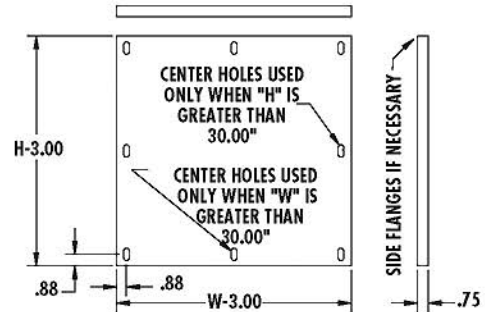

ALUMINUM PANELS FOR TYPE 4 - 12 AND TYPE 3R ENCLOSURES

J SERIES PANELS

P SERIES PANELS

J SERIES PANELS

P SERIES PANELS

Enclosure Size HxW	Catalog Number	Weight
6X6	A66PJ	.5
8X6	A86PJ	.5
10X8	A108PJ	.5
12X10	A1210PJ	1
14X12	A1412PJ	2
16X14	A1614PJ	2
16X12	A1612P	1
20X16	A2016P	3
20X20	A2020P	4
24X20	A2420P	5
24X24	A2424P	6
30X24	A3024P	7
36X24	A3624P	9
36X30	A3630P	11
48X36	A4836P	19
60X36	A6036P	24

STAINLESS STEEL PANELS FOR TYPE 4 - 12 AND TYPE 3R ENCLOSURES

Enclosure Size HxW	Catalog Number	Weight
6x4	S64PJ	1
6x6	S66PJ	1
8x6	S86PJ	1
8x8	S88PJ	1
10x8	S108PJ	1
10x10	S1010PJ	2
12x6	S126PJ	1
12x10	S1210PJ	2
12x12	S1212PJ	3
14x12	S1412PJ	3
16X14	S1614PJ	5
16X12	S1612P	4
16X16	S1616P	6
20X16	S2016P	7
20X20	S2020P	9
24X12	S2412P	7
24X16	S2416P	9
24X20	S2420P	13
24X24	S2424P	15
30X20	S3020P	16
30X24	S3024P	19
30X30	S3030P	24
36X24	S3624P	24
36X30	S3630P	30
36X36	S3636P	37
42X30	S4230P	35
42X36	S4236P	43
48X30	S4830P	40
48X36	S4836P	49
60X36	S6036P	61