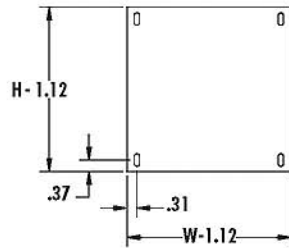

ALUMINUM PANELS FOR TYPE 4 - 12 AND TYPE 3R ENCLOSURES

J SERIES PANELS

P SERIES PANELS

J SERIES PANELS

P SERIES PANELS

Enclosure Size HxW	Catalog Number	Weight
6X6	A66PJ	.5
8X6	A86PJ	.5
10X8	A108PJ	.5
12X10	A1210PJ	1
14X12	A1412PJ	2
16X14	A1614PJ	2
16X12	A1612P	1
20X16	A2016P	3
20X20	A2020P	4
24X20	A2420P	5
24X24	A2424P	6
30X24	A3024P	7
36X24	A3624P	9
36X30	A3630P	11
48X36	A4836P	19
60X36	A6036P	24

STAINLESS STEEL PANELS FOR TYPE 4 - 12 AND TYPE 3R ENCLOSURES

Enclosure Size HxW	Catalog Number	Weight
6x4	S64PJ	1
6x6	S66PJ	1
8x6	S86PJ	1
8x8	S88PJ	1
10x8	S108PJ	1
10x10	S1010PJ	2
12x6	S126PJ	1
12x10	S1210PJ	2
12x12	S1212PJ	3
14x12	S1412PJ	3
16X14	S1614PJ	5
16X12	S1612P	4
16X16	S1616P	6
20X16	S2016P	7
20X20	S2020P	9
24X12	S2412P	7
24X16	S2416P	9
24X20	S2420P	13
24X24	S2424P	15
30X20	S3020P	16
30X24	S3024P	19
30X30	S3030P	24
36X24	S3624P	24
36X30	S3630P	30
36X36	S3636P	37
42X30	S4230P	35
42X36	S4236P	43
48X30	S4830P	40
48X36	S4836P	49
60X36	S6036P	61