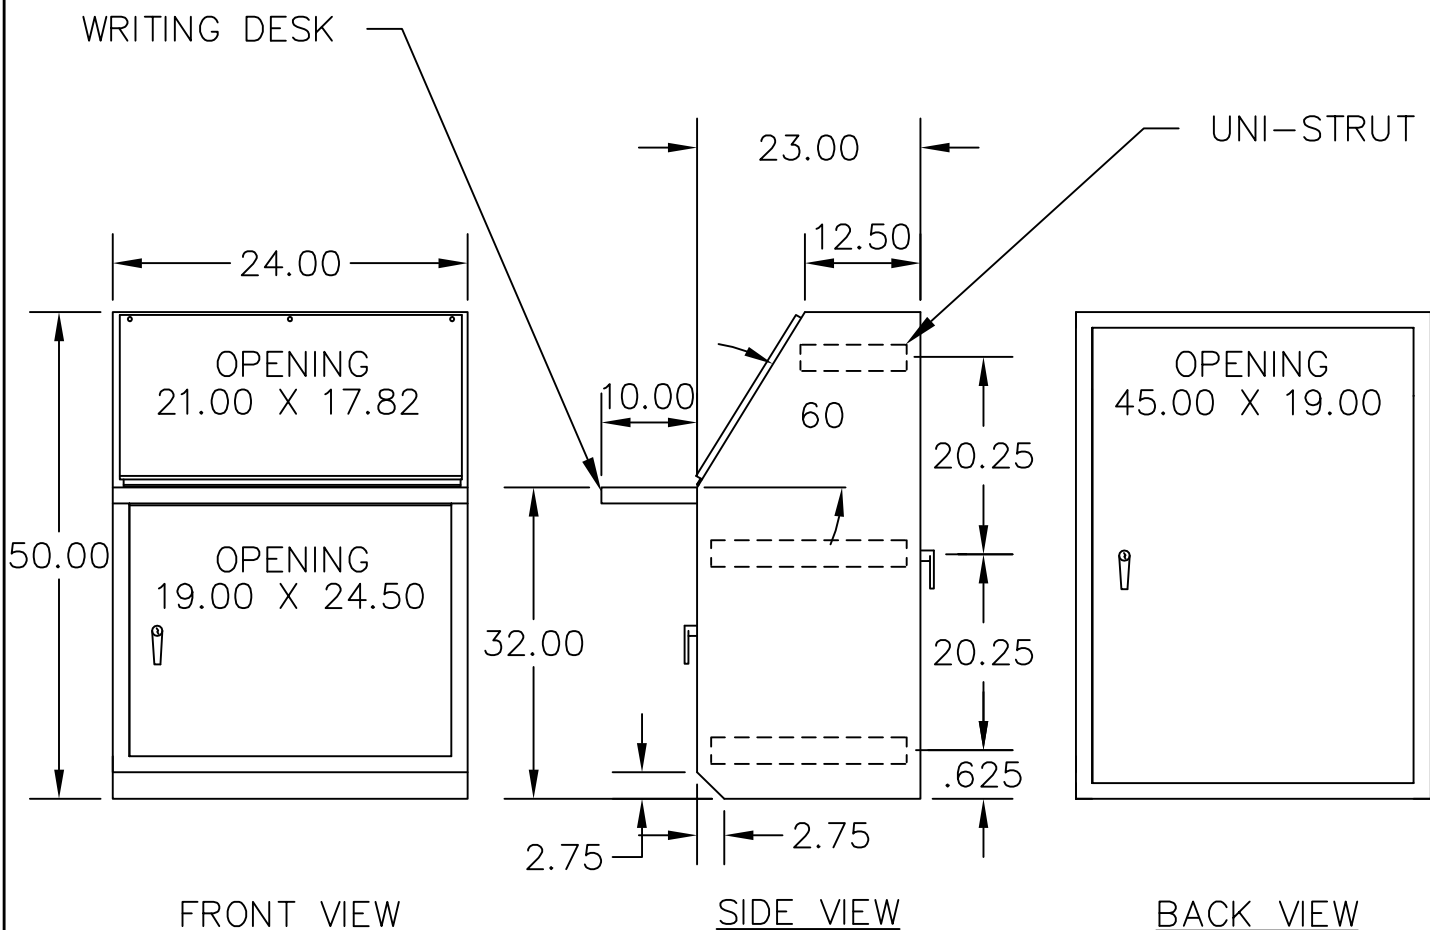

CATALOG#: EB1424B

SERIES 14 CONSOLES

CONSTRUCTION:

- 14 GAUGE PAINT GRIP GALVANIZED STEEL.
- SEAMS CONTINUOUSLY WELDED AND GROUND SMOOTH.
- SINGLE DOORS ON FRONT AND REAR OF SINGLE DOOR CONSOLES.
- FLUSH DOOR SURFACES GIVE SMOOTH APPEARANCE.
- 3-POINT LATCH OPERATED BY KEY LOCKING HANDLE.
- ONE SLOPING CONTROL PANELS HINGED ALONG BOTTOM EDGE.
- OIL RESISTANT GASKET AND ADHESIVE.
- UNI-STRUT WELDED TO SIDES OF CONSOLES.

FINISH:

- ANSI 61 GRAY POLYESTER POWDER COATING INSIDE AND OUT.

APPROVAL:

E-BOX

101 Air Park Industrial Road
Alabaster, Alabama 35007
Phone: (205)663-9189
Fax: (205)663-9587