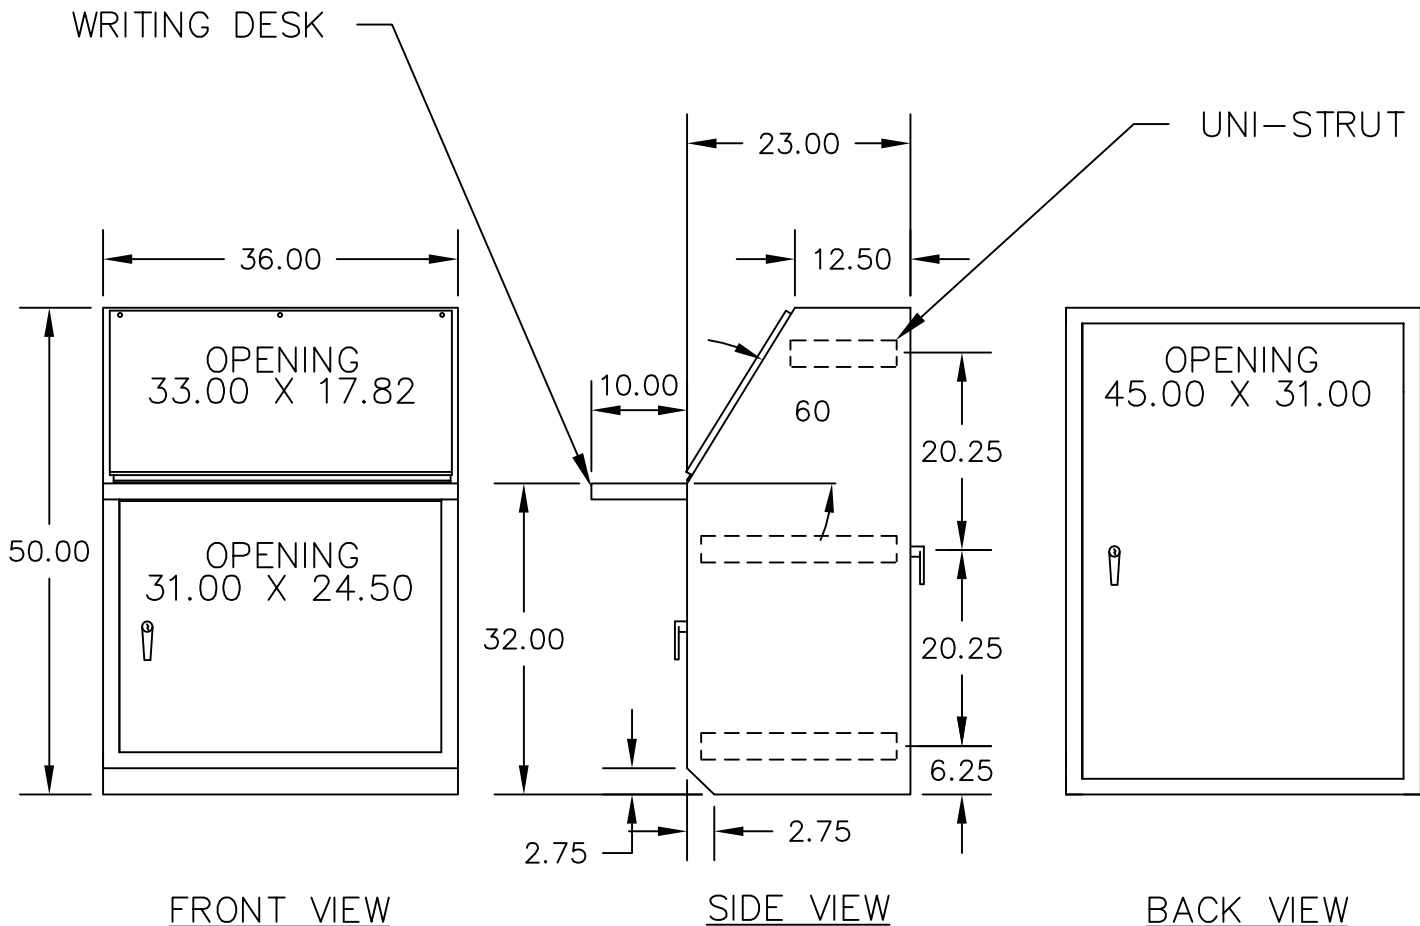

CATALOG#: EB1436B

CONSTRUCTION:

- 14 GAUGE PAINT GRIP GALVANIZED STEEL.
- SEAMS CONTINUOUSLY WELDED AND GROUND SMOOTH.
- SINGLE DOORS ON FRONT AND REAR OF SINGLE DOOR CONSOLES.
- FLUSH DOOR SURFACES GIVE SMOOTH APPEARANCE.
- 3-POINT LATCH OPERATED BY KEY LOCKING HANDLE.
- ONE SLOPING CONTROL PANELS HINGED ALONG BOTTOM EDGE.
- OIL RESISTANT GASKET AND ADHESIVE.
- UNI-STRUT WELDED TO SIDES OF CONSOLES.